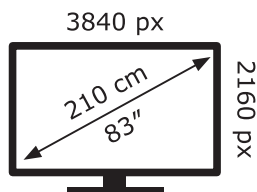

ENERG ⚡

LG Electronics

OLED83C24LA

150 kWh/1000h

ABCDEF**G**

314 kWh/1000h

2019/2013