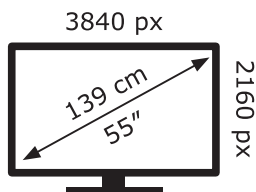

ENERG ⚡

LG Electronics

OLED55C24LA

81 kWh/1000h

ABCDEF**G**

152 kWh/1000h

2019/2013