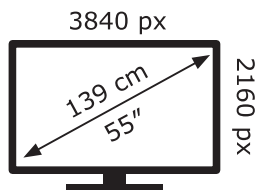

ENERG ⚡

LG Electronics

OLED55C14LB

106 kWh/1000h

ABCDEF**G**

171 kWh/1000h

2019/2013