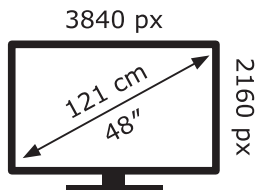

ENERG

LG Electronics

OLED48C24LA

66 kWh/1000h

ABCDEF**G**

120 kWh/1000h

2019/2013