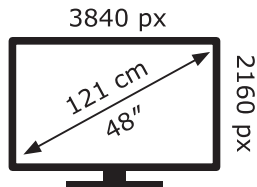

ENERG ⚡

LG Electronics

OLED48C14LB

88 kWh/1000h

ABCDEF**G**

142 kWh/1000h

2019/2013